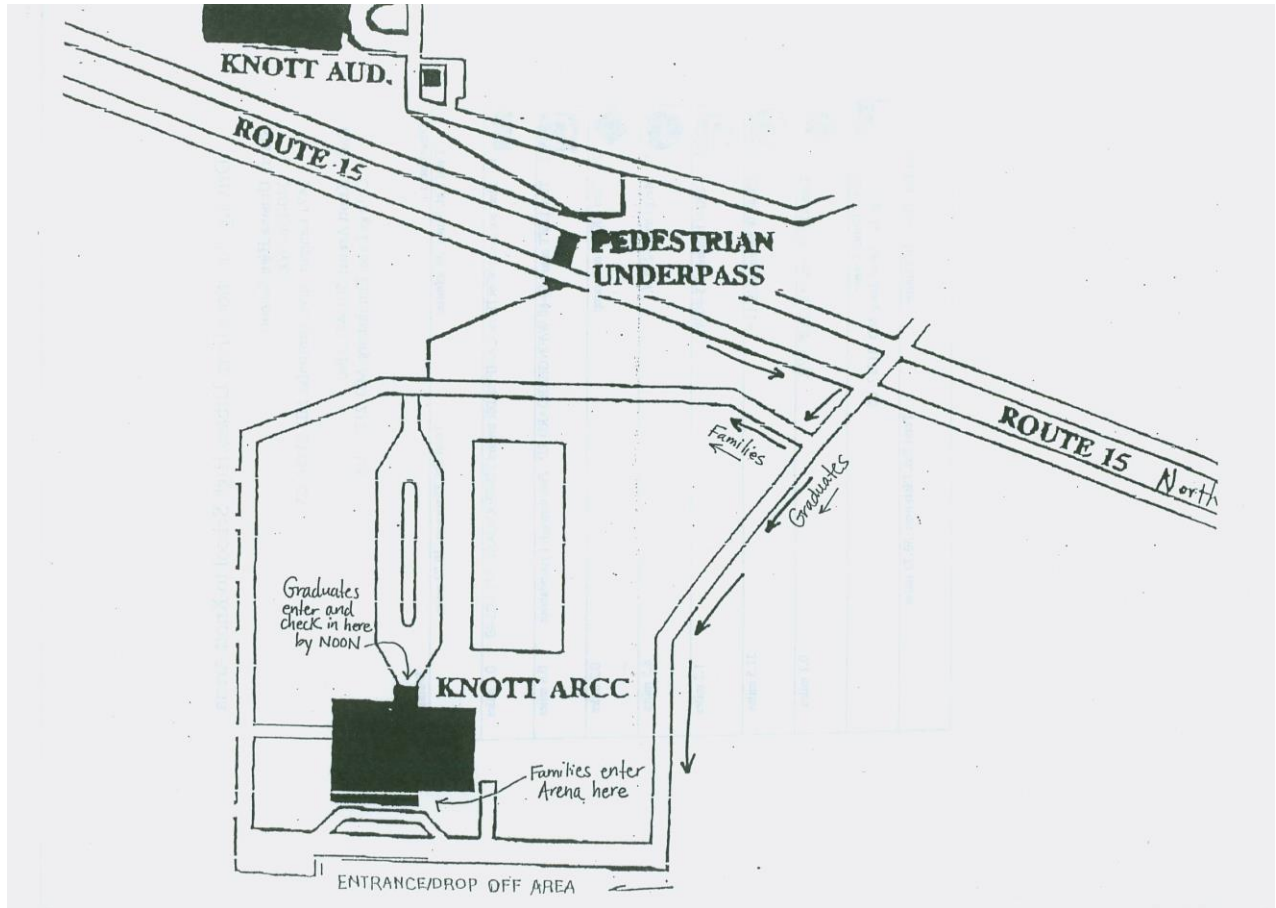

**THE KNOTT ARENA AT THE PNC SPORT COMPLEX  
ON THE CAMPUS OF MOUNT ST. MARY'S UNIVERSITY  
16300 Old Emmitsburg Road  
Emmitsburg, MD 21727**

**DIRECTIONS FROM URBANA**

- 1. Take I-270 North**
- 2. From I-270 North merge onto US Route 15 North**
- 3. Follow US Route 15 North about 22 miles to Emmitsburg**
- 4. Turn RIGHT onto COLLEGE AVENUE**
- 5. Arrive at Knott Arena at PNC Sports Complex**

**Total Estimated Distance – 30.73 miles**

**Total Estimated Time – 35 minutes**

**(in non-rush hour traffic)**