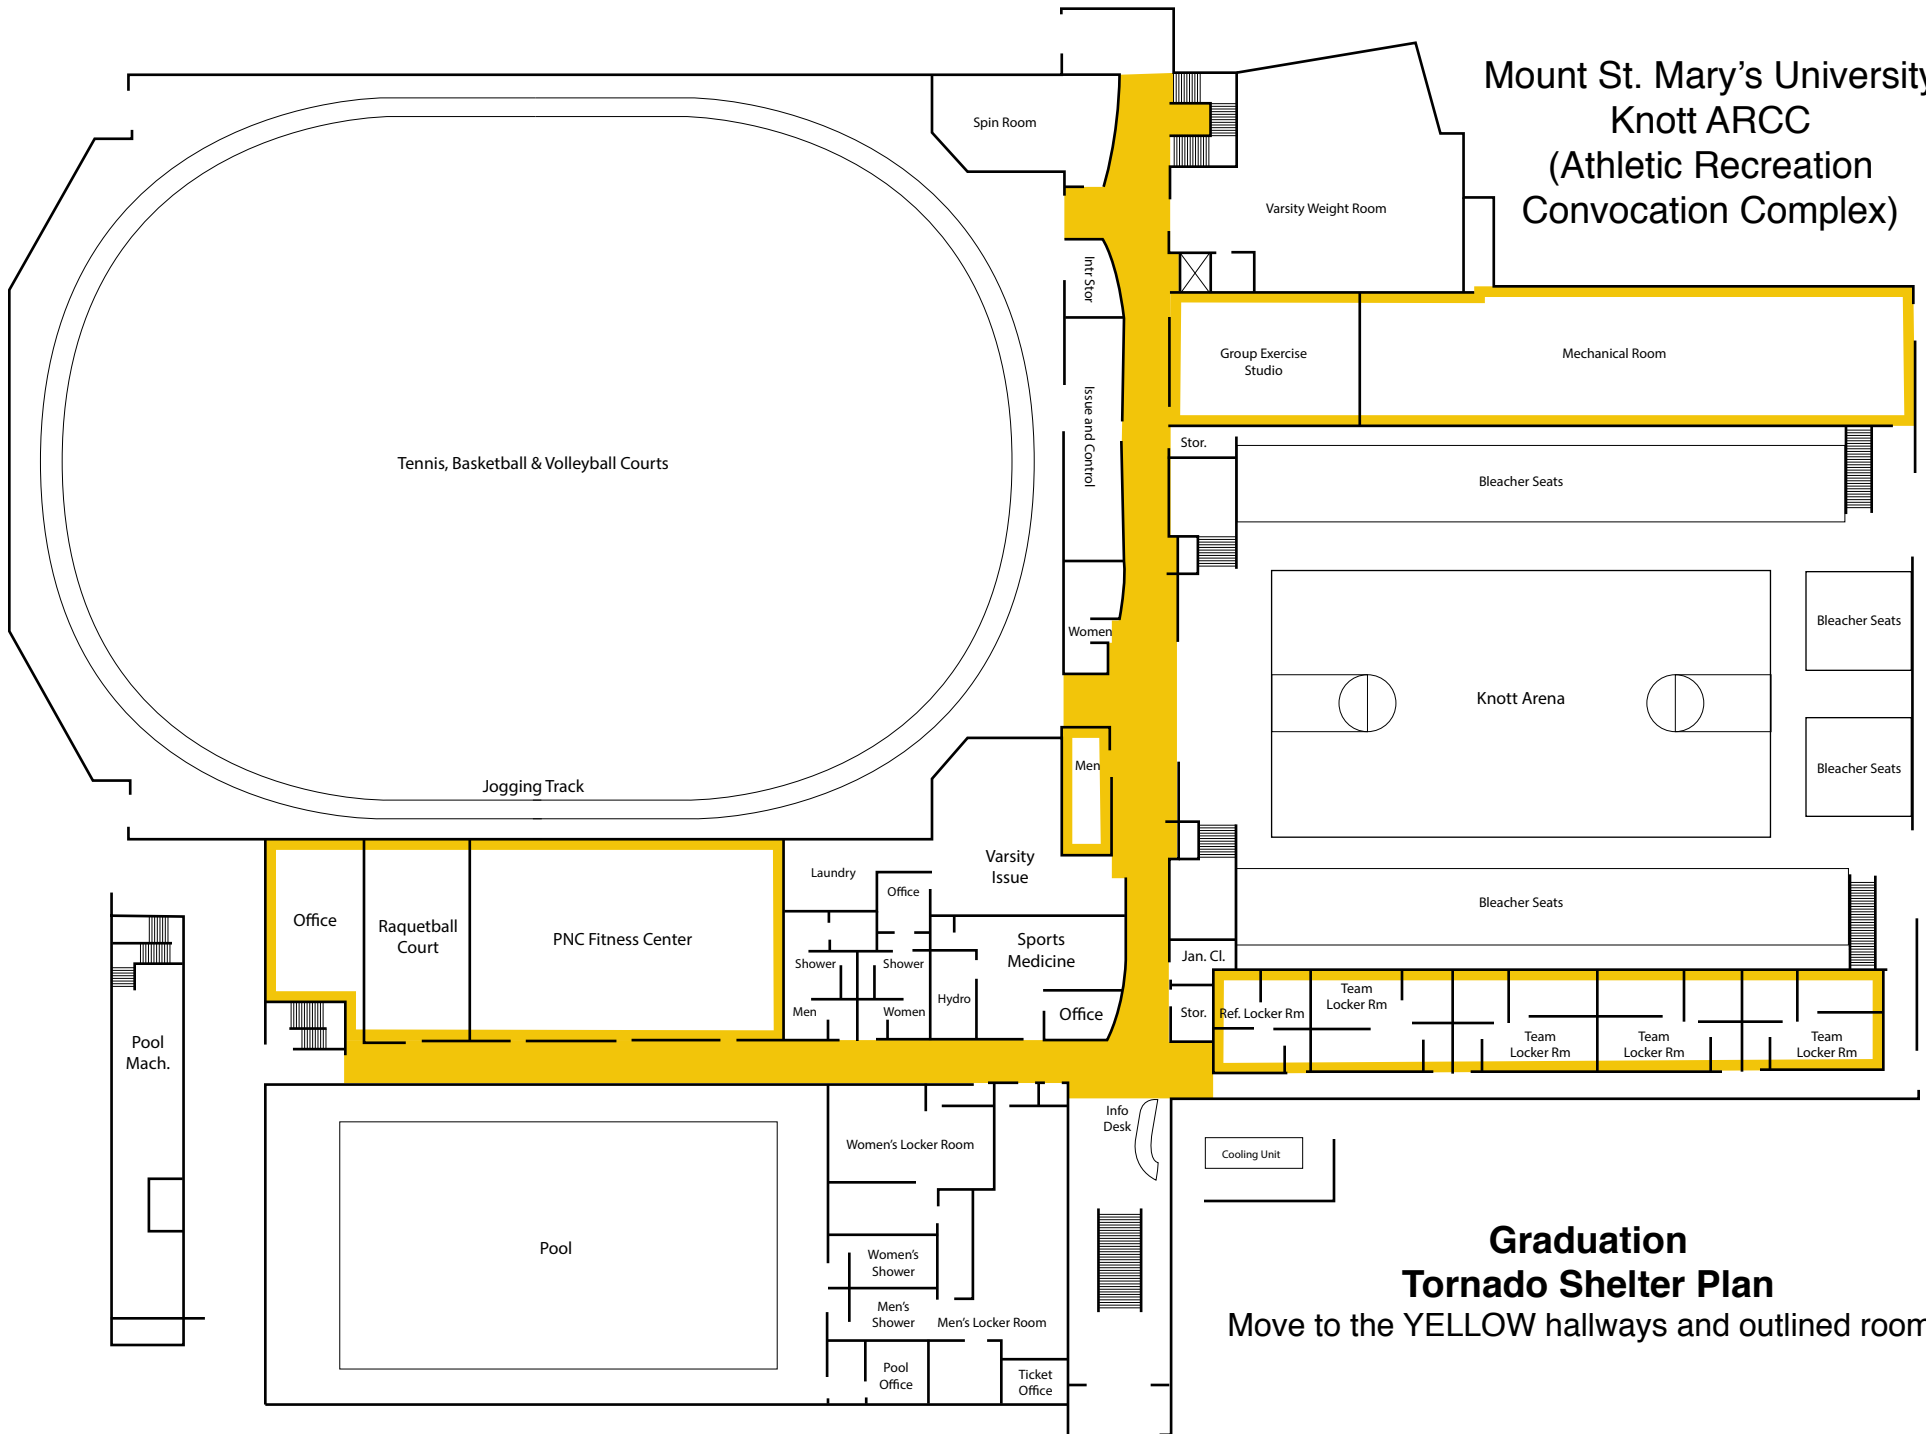

Mount St. Mary's University
Knott ARCC
(Athletic Recreation
Convocation Complex)

**Graduation
Tornado Shelter Plan**
Move to the YELLOW hallways and outlined rooms

Lower Level Plan